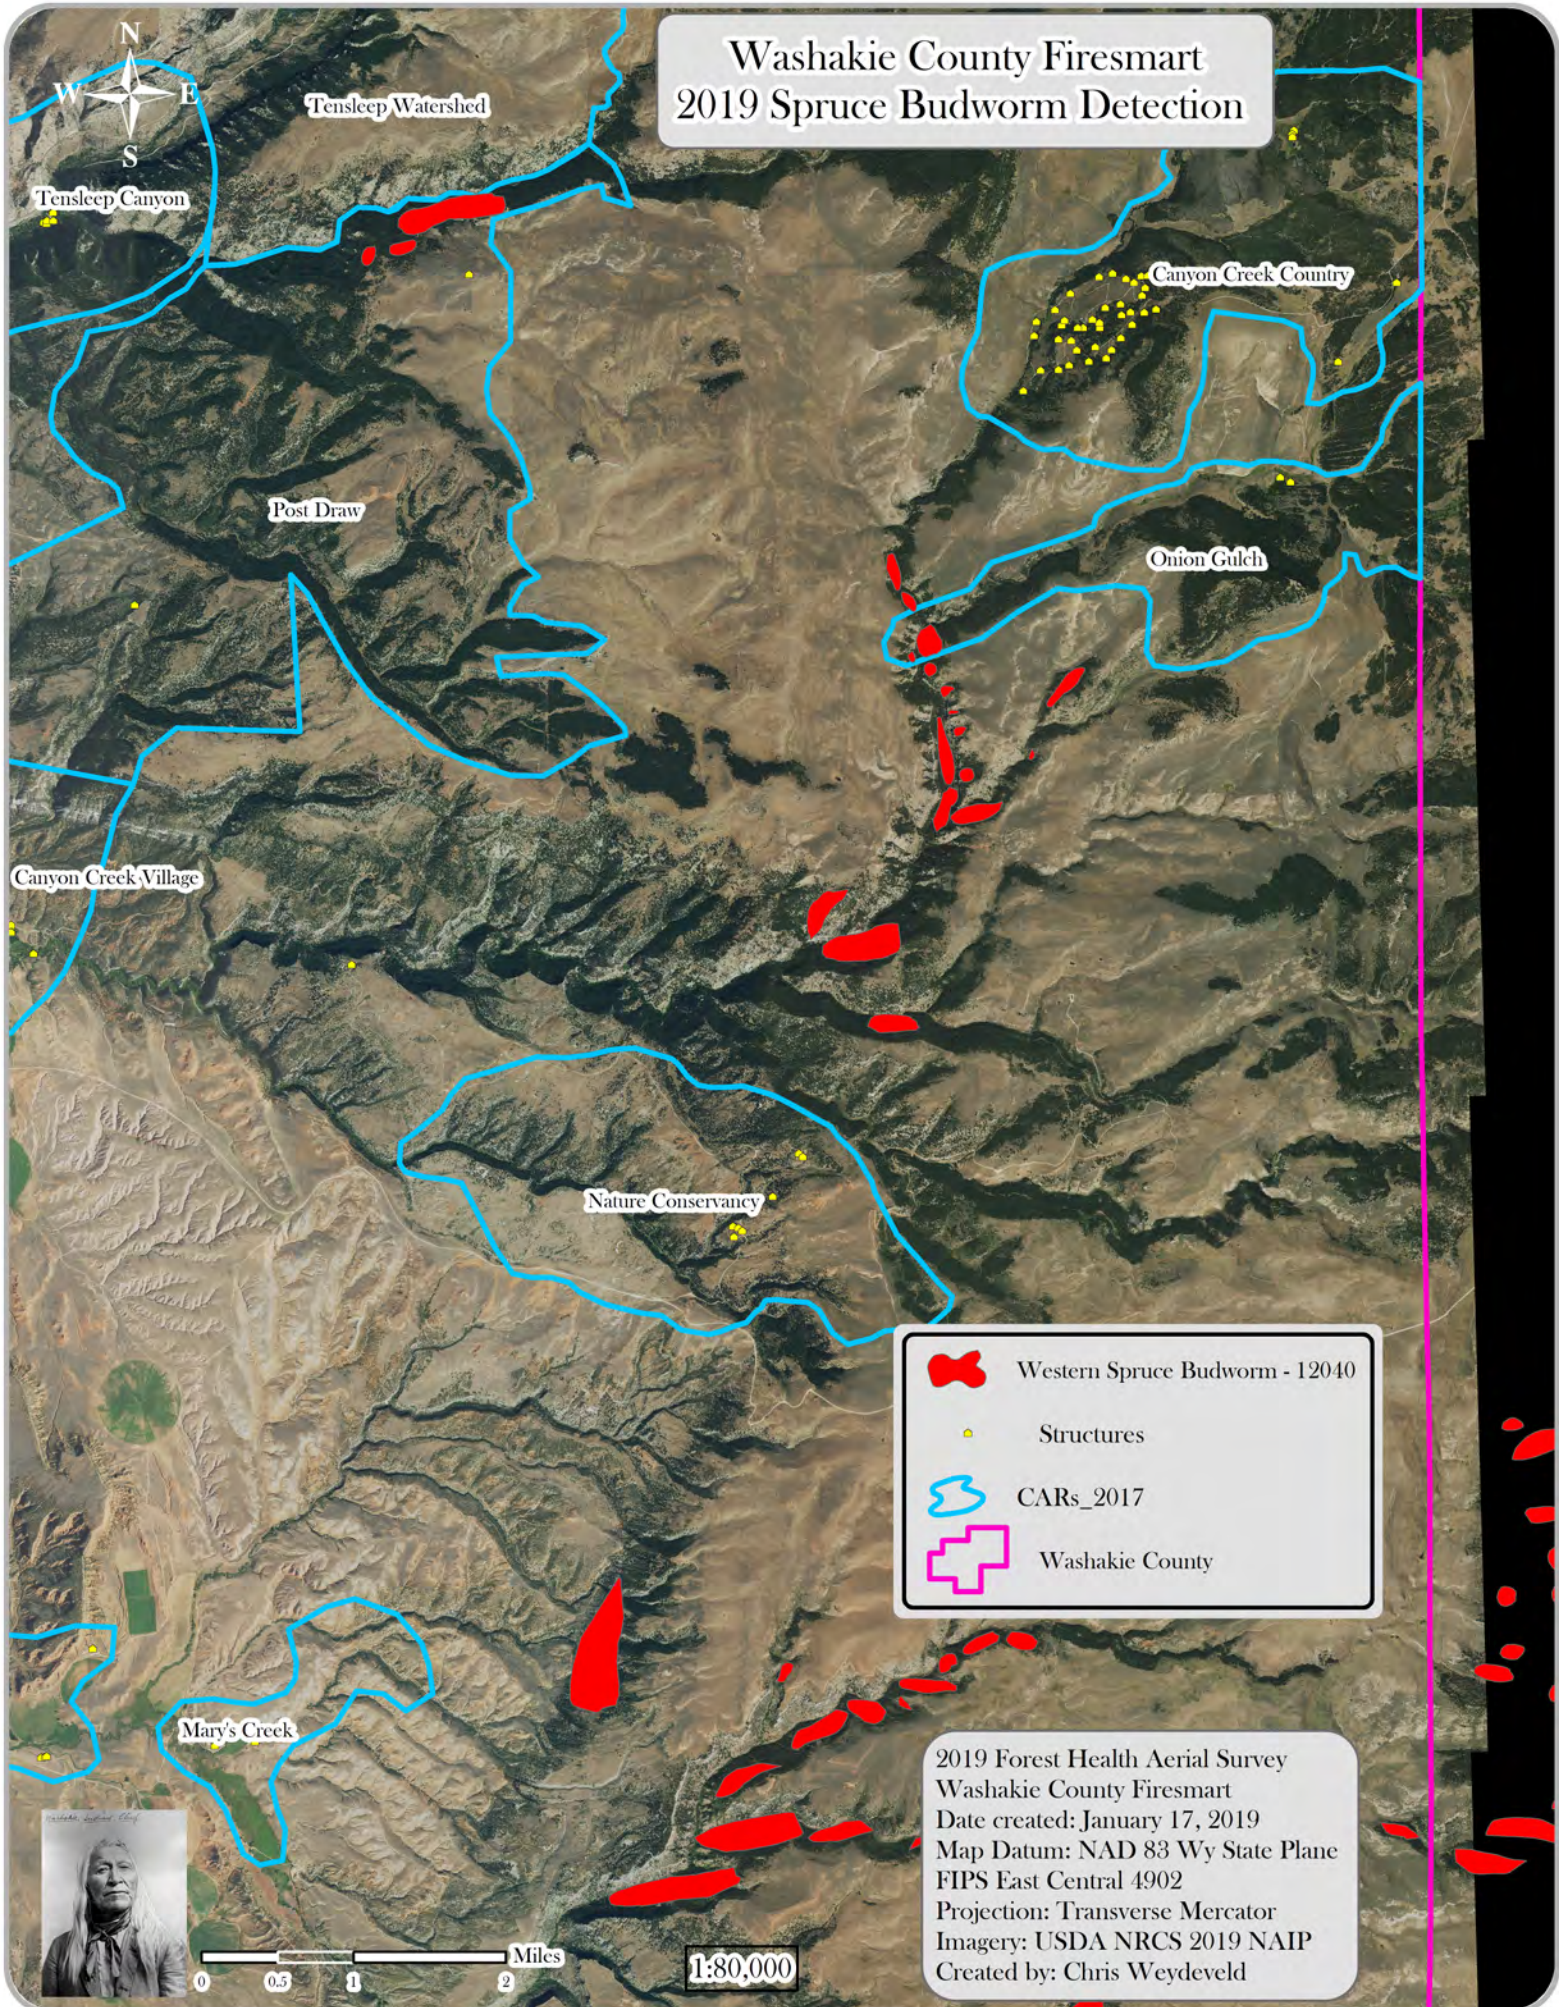

Washakie County Firesmart 2019 Spruce Budworm Detection

2019 Forest Health Aerial Survey
Washakie County Firesmart
Date created: January 17, 2019
Map Datum: NAD 83 Wy State Plane
FIPS East Central 4902
Projection: Transverse Mercator
Imagery: USDA NRCS 2019 NAIP
Created by: Chris Weydeveld